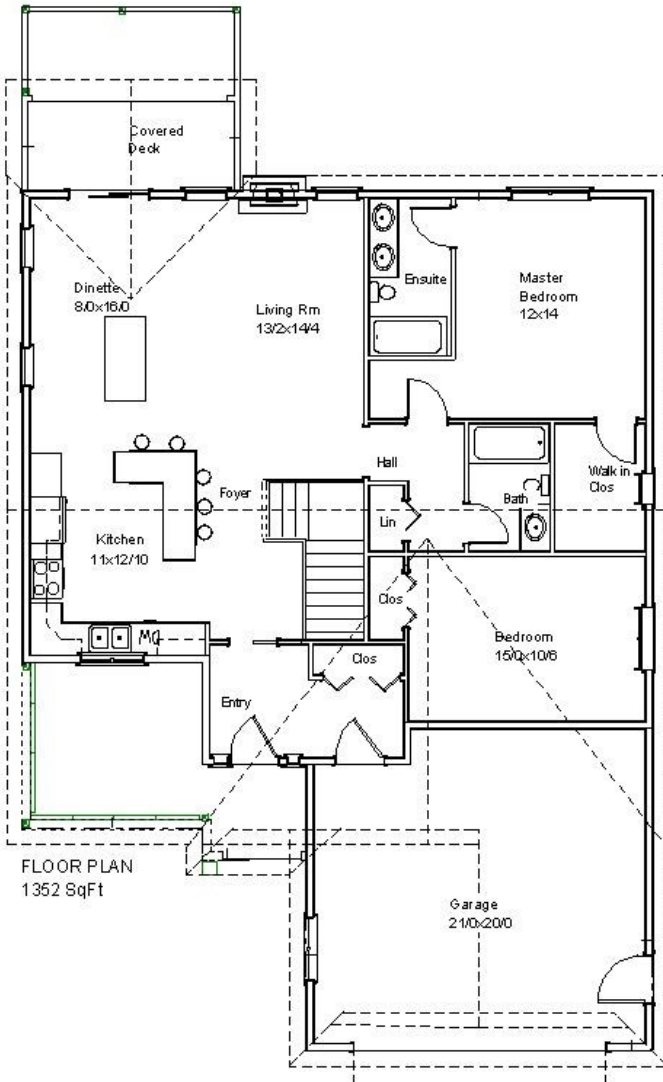

## *The Bellevue*

2 BEDROOM  
2 BATHROOM  
1352 SQ.FT  
SINGLE GARAGE  
10 YEAR HOME WARRANTY

your **energy expert** in high performance homes

MAIN LEVEL

LOWER LEVEL

*Craig Foley*

709.986.1973

craig@eastwoodhomes.ca