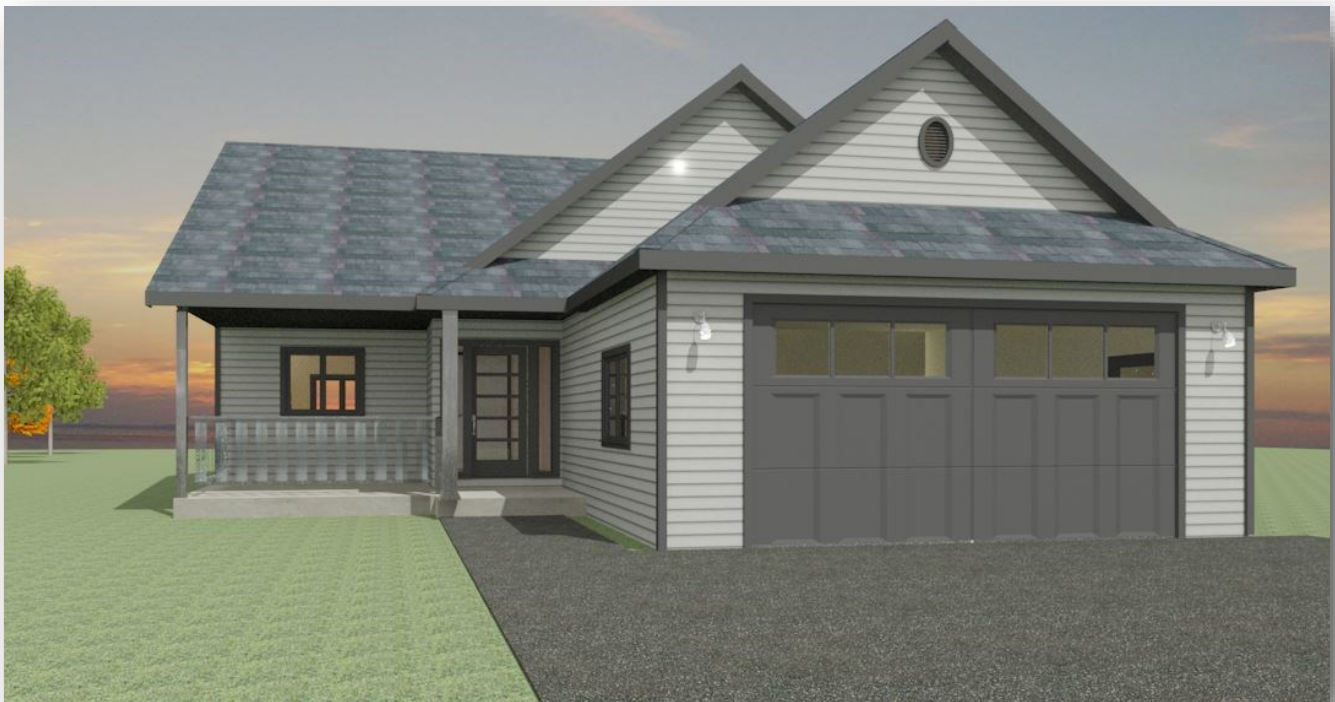

## *The Bellevue*

2 BEDROOM  
2 BATHROOM  
1352 SQ.FT  
SINGLE GARAGE  
10 YEAR HOME WARRANTY

your **energy expert** in high performance homes

MAIN LEVEL

LOWER LEVEL

*Craig Foley*

709.986.1973

craig@eastwoodhomes.ca