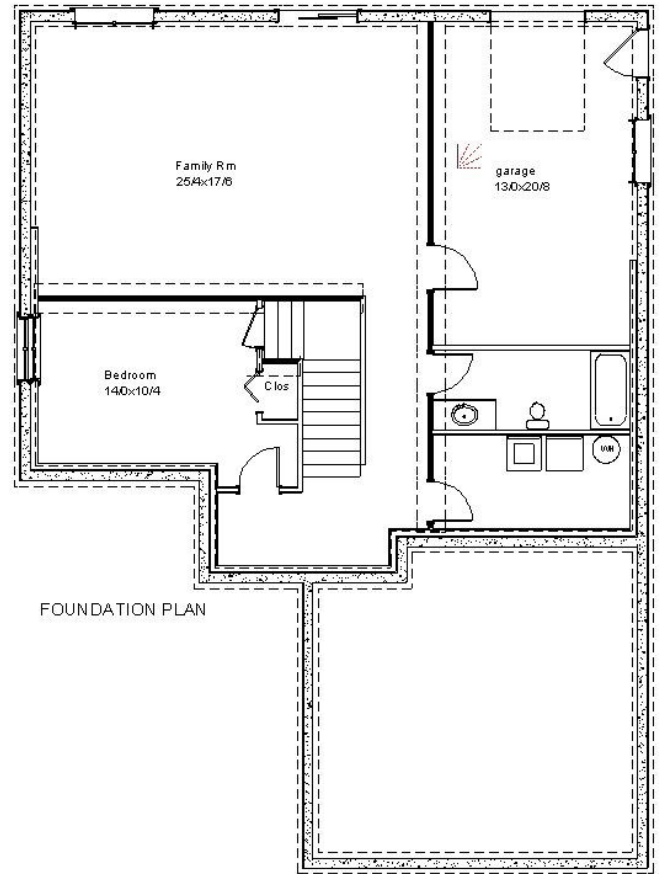

## *The Bellevue*

2 BEDROOM  
2 BATHROOM  
1352 SQ.FT  
SINGLE GARAGE  
10 YEAR HOME WARRANTY

your **energy expert** in high performance homes

MAIN LEVEL

LOWER LEVEL

*Craig Foley*

709.986.1973

craig@eastwoodhomes.ca